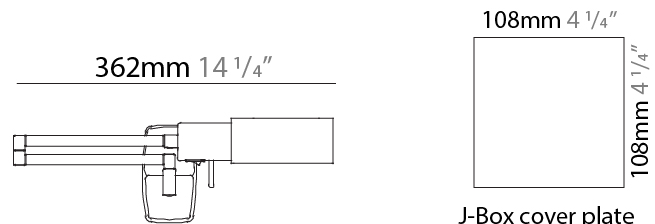

GENERAL

Series: Elea Lectura
Brand: Milan
Division: Design
Mounting Type: Surface
Mounting Location: Wall

PHYSICAL

Shape: Abstract
Length (mm): 362 - 550
Length (in): 14 1/4
Height (mm): 118
Height (in): 4 5/8
Extension (mm): 362 - 550
Extension (in): 14 1/4
Light Distribution: Adjustable / Direct
Fixture Finish: **BLK / NIC**
Fixture Material: Aluminum

OPTICAL

Adjustability: Tilting and rotating

RATINGS AND CERTIFICATIONS

Certified By: Certified for North American Standards
IP rating: IP20

J-Box cover plate
Included

ELEA LECTURA SURFACE

D93246-

PROJECT	_____
TYPE	_____
SPECIFIER	_____
QUANTITY	_____
DATE	_____

GENERAL

Series: Elea Lectura
Brand: Milan
Division: Design
Mounting Type: Portable
Mounting Location: Floor
Subcategory: Floor

PHYSICAL

Shape: Abstract
Length (mm): 362 - 529
Length (in): 14 1/4
Height (mm): 900 - 1250
Height (in): 35 3/8
Extension (mm): 362 - 529
Extension (in): 14 1/4
Light Distribution: Adjustable / Direct
Fixture Finish: [BLK / NIC](#)
Fixture Material: Aluminum