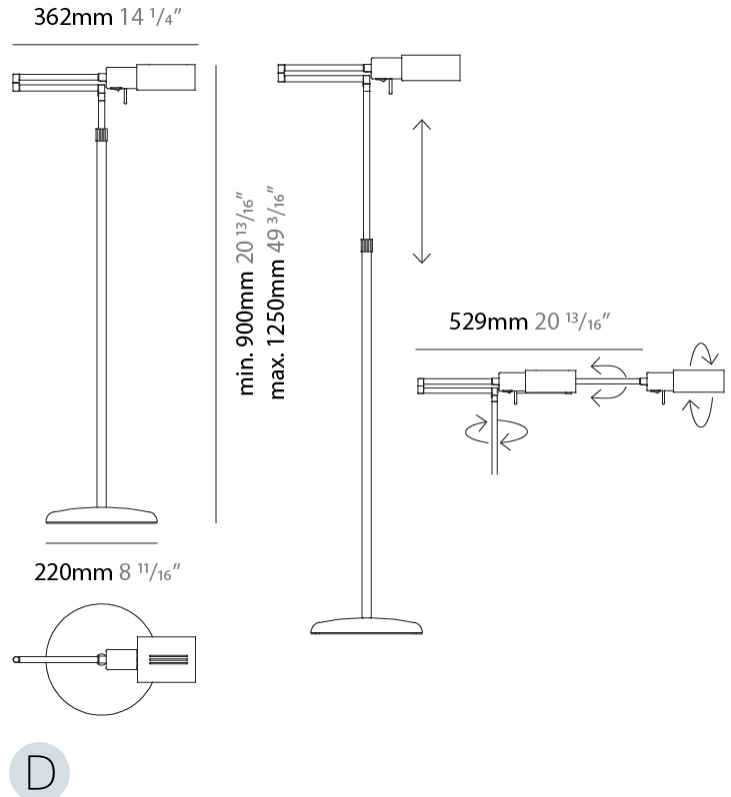

GENERAL

Series: Elea Lectura
Brand: Milan
Division: Design
Mounting Type: Surface
Mounting Location: Wall

PHYSICAL

Shape: Abstract
Length (mm): 362 - 550
Length (in): 14 1/4
Height (mm): 118
Height (in): 4 5/8
Extension (mm): 362 - 550
Extension (in): 14 1/4
Light Distribution: Adjustable / Direct
Fixture Finish: **BLK / NIC**
Fixture Material: Aluminum

GENERAL

Series: Elea Lectura
Brand: Milan
Division: Design
Mounting Type: Portable
Mounting Location: Floor
Subcategory: Floor

PHYSICAL

Shape: Abstract
Length (mm): 362 - 529
Length (in): 14 1/4
Height (mm): 900 - 1250
Height (in): 35 3/8
Extension (mm): 362 - 529
Extension (in): 14 1/4
Light Distribution: Adjustable / Direct
Fixture Finish: [BLK / NIC](#)
Fixture Material: Aluminum

ELECTRICAL

Lamp Type: LED
Input Wattage (W): 12
Dimming: Electronic Low Voltage Dimming
Input Voltage (V): 120Vac Direct Line

LED

Number of LEDs: 3
Color Temperature (°K): 2700-2900
Max. Delivered Lumen (lm): 900
CRI: >80 CRI

OPTICAL

Adjustability: Tilting and rotating

RATINGS AND CERTIFICATIONS

Certified By: Certified for North American Standards
IP rating: IP20

ELEA LECTURA PORTABLE

D94050-

PROJECT	_____
TYPE	_____
SPECIFIER	_____
QUANTITY	_____
DATE	_____