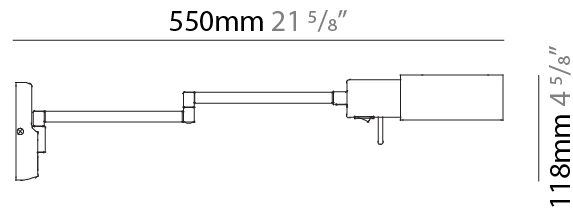

GENERAL

Series: Elea Lectura
Brand: Milan
Division: Design
Mounting Type: Surface
Mounting Location: Wall

PHYSICAL

Shape: Abstract
Length (mm): 362 - 550
Length (in): 14 1/4
Height (mm): 118
Height (in): 4 5/8
Extension (mm): 362 - 550
Extension (in): 14 1/4
Light Distribution: Adjustable / Direct
Fixture Finish: **BLK / NIC**
Fixture Material: Aluminum

OPTICAL

Adjustability: Tilting and rotating

RATINGS AND CERTIFICATIONS

Certified By: Certified for North American Standards
IP rating: IP20

J-Box cover plate
Included

ELEA LECTURA SURFACE

D93246-

PROJECT	_____
TYPE	_____
SPECIFIER	_____
QUANTITY	_____
DATE	_____

GENERAL

Series: Elea Lectura
Brand: Milan
Division: Design
Mounting Type: Portable
Mounting Location: Floor
Subcategory: Floor

PHYSICAL

Shape: Abstract
Length (mm): 362 - 529
Length (in): 14 1/4
Height (mm): 900 - 1250
Height (in): 35 3/8
Extension (mm): 362 - 529
Extension (in): 14 1/4
Light Distribution: Adjustable / Direct
Fixture Finish: [BLK / NIC](#)
Fixture Material: Aluminum