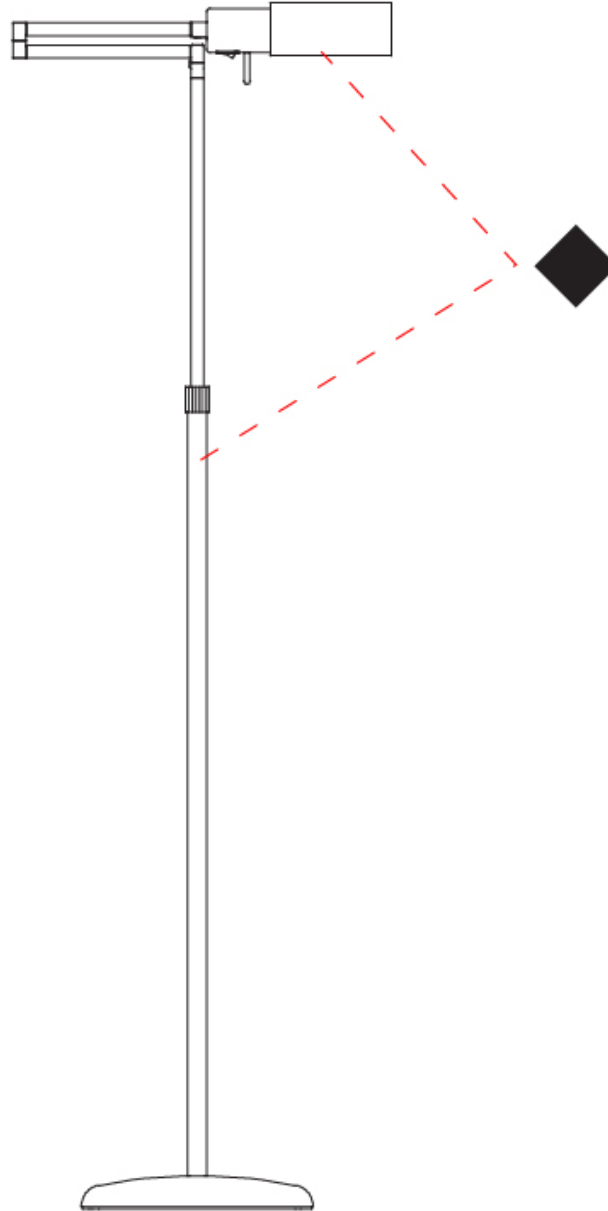

ELEA LECTURA PORTABLE

D94050-

PROJECT	_____
TYPE	_____
SPECIFIER	_____
QUANTITY	_____
DATE	_____

D