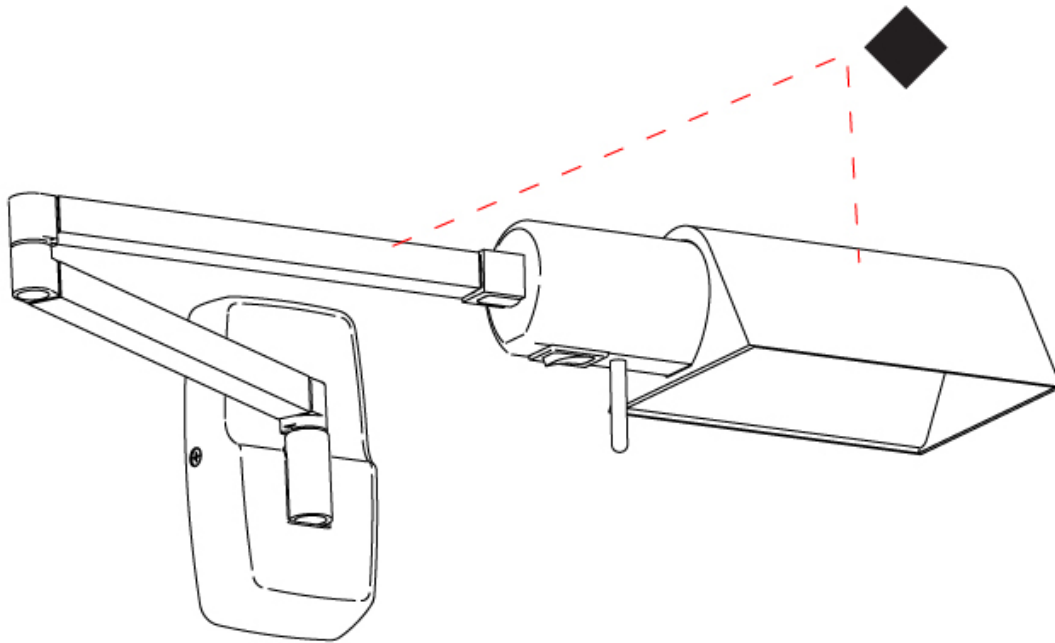

GENERAL

Series: Elea Lectura
Brand: Milan
Division: Design
Mounting Type: Surface
Mounting Location: Wall

PHYSICAL

Shape: Abstract
Length (mm): 362 - 550
Length (in): 14 1/4
Height (mm): 118
Height (in): 4 5/8
Extension (mm): 362 - 550
Extension (in): 14 1/4
Light Distribution: Adjustable / Direct
Fixture Finish: **BLK / NIC**
Fixture Material: Aluminum

OPTICAL

Adjustability: Tilting and rotating

RATINGS AND CERTIFICATIONS

Certified By: Certified for North American Standards
IP rating: IP20

J-Box cover plate
Included

ELEA LECTURA SURFACE

D93246-

PROJECT	_____
TYPE	_____
SPECIFIER	_____
QUANTITY	_____
DATE	_____

GENERAL

Series: Elea Lectura
Brand: Milan
Division: Design
Mounting Type: Portable
Mounting Location: Floor
Subcategory: Floor

PHYSICAL

Shape: Abstract
Length (mm): 362 - 529
Length (in): 14 1/4
Height (mm): 900 - 1250
Height (in): 35 3/8
Extension (mm): 362 - 529
Extension (in): 14 1/4
Light Distribution: Adjustable / Direct
Fixture Finish: [BLK / NIC](#)
Fixture Material: Aluminum