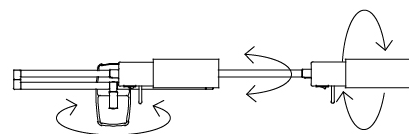

GENERAL

Series: Elea Lectura
Brand: Milan
Division: Design
Mounting Type: Surface
Mounting Location: Wall

PHYSICAL

Shape: Abstract
Length (mm): 362 - 550
Length (in): 14 1/4
Height (mm): 118
Height (in): 4 5/8
Extension (mm): 362 - 550
Extension (in): 14 1/4
Light Distribution: Adjustable / Direct
Fixture Finish: **BLK / NIC**
Fixture Material: Aluminum

OPTICAL

Adjustability: Tilting and rotating

RATINGS AND CERTIFICATIONS

Certified By: Certified for North American Standards
IP rating: IP20

J-Box cover plate
Included

ELEA LECTURA SURFACE

D93246-

PROJECT	_____
TYPE	_____
SPECIFIER	_____
QUANTITY	_____
DATE	_____

GENERAL

Series: Elea Lectura
Brand: Milan
Division: Design
Mounting Type: Portable
Mounting Location: Floor
Subcategory: Floor

PHYSICAL

Shape: Abstract
Length (mm): 362 - 529
Length (in): 14 1/4
Height (mm): 900 - 1250
Height (in): 35 3/8
Extension (mm): 362 - 529
Extension (in): 14 1/4
Light Distribution: Adjustable / Direct
Fixture Finish: [BLK / NIC](#)
Fixture Material: Aluminum